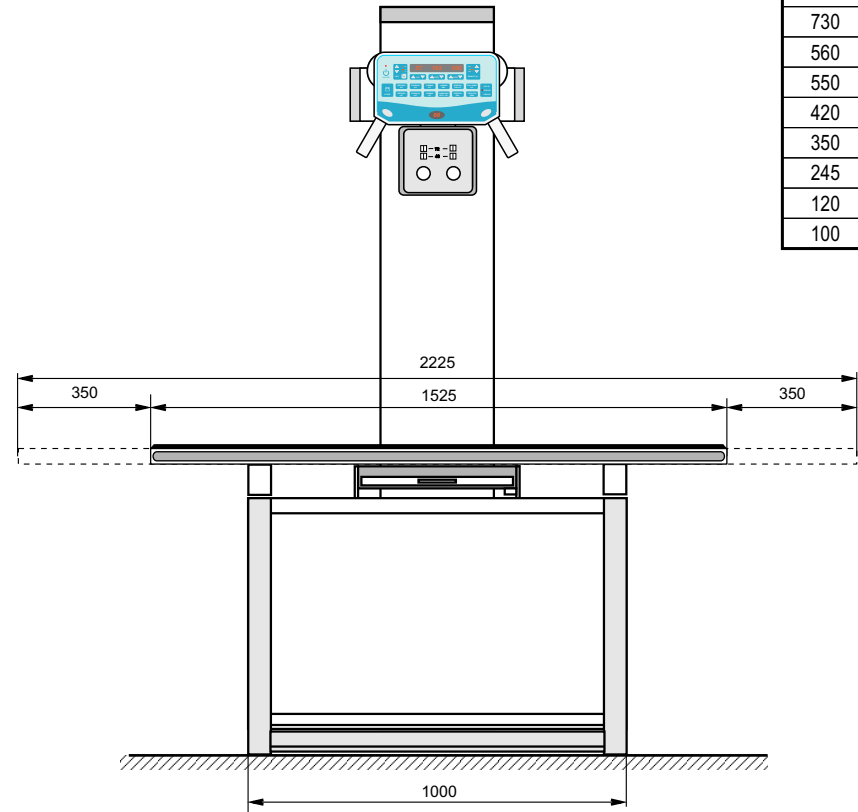

mm	inch
2225	87.6
1885	74.2
1525	60.0
1400	55.1
1000	39.4
820	32.9
735	28.9
730	28.7
560	22.0
550	21.7
420	16.5
350	13.8
245	9.64
120	4.72
100	3.94

Designer	L. Adrovitz	Title ZMX^{GOLD} ROOM LAYOUT	Doc. Number		
Drawn by	J. Dudas				
Checked by	L. Breda				
Approved by	L. Adrovitz	File: ZooMax Gold RL-b	Date: 22.05.2012.	Scale: 1:20	Sheet 1 of 1