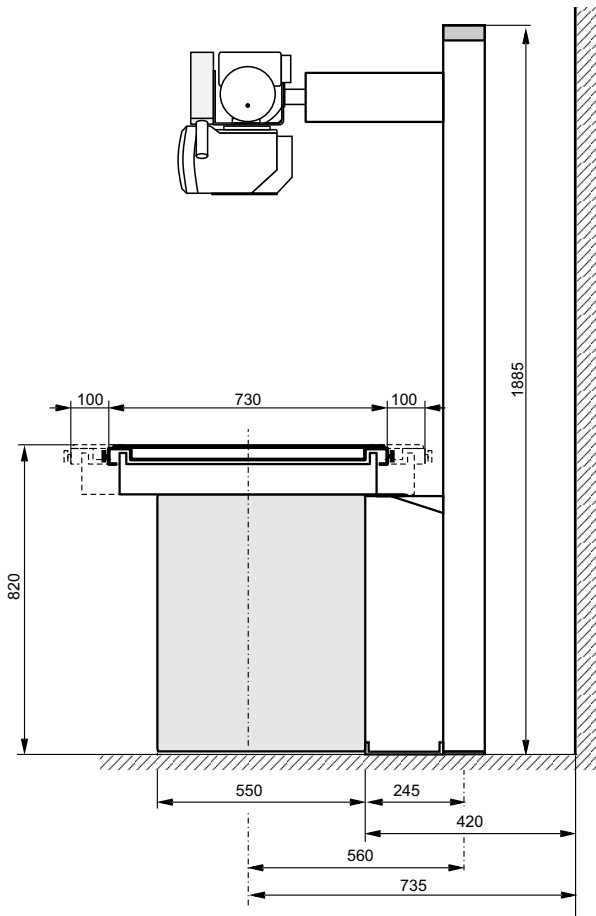

mm	inch
2225	87.6
1885	74.2
1525	60.0
1400	55.1
1000	39.4
820	32.9
735	28.9
730	28.7
560	22.0
550	21.7
420	16.5
350	13.8
245	9.64
120	4.72
100	3.94

Designer	L. Adrovitz	Title ZMX^{GOLD} ROOM LAYOUT	Doc. Number		
Drawn by	J. Dudas				
Checked by	L. Breda				
Approved by	L. Adrovitz	File: ZooMax Gold RL-b	Date: 22.05.2012.	Scale: 1:20	Sheet 1 of 1