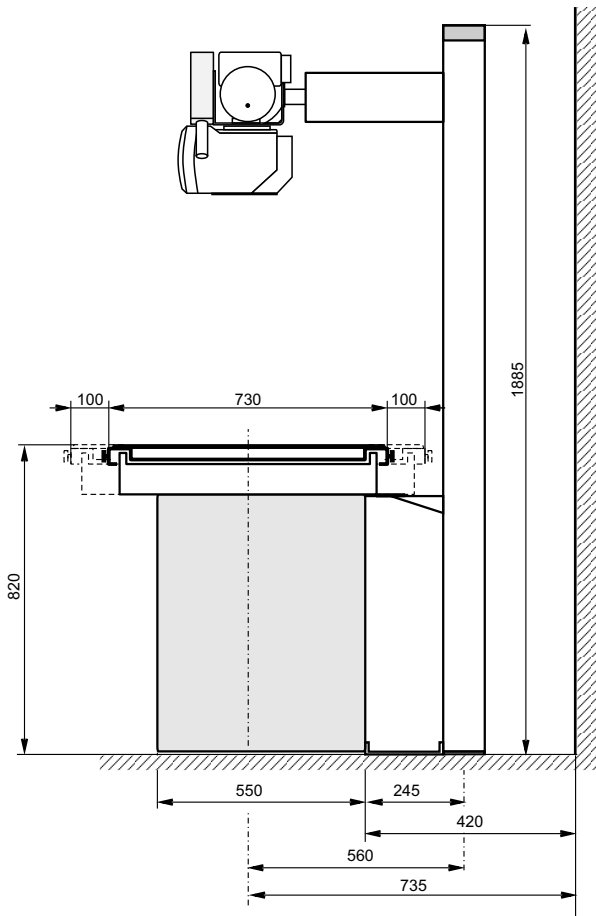

## Digital Veterinary Radiographic System

All digital with  
**SolidDR™**

Optional VetElev table

- High Power 32kW Digital X-ray System. 220V or 380V connection to mains
- Very short exposure times & dual focus x-ray tube for sharp images
- PC touch console with full APR functions
- Rotatable LED collimator for bright light field
- Electrical 4-way floating table top 152x71cm, cross +/- 10cm, side to side +/- 35cm
- Fastening rails & cleat rope ties for fixing the animal
- Easy withdrawable grid function with storage
- Remote support via internet TeamViewer
- Perfect all digital with Medivet SolidDR
- Quality that will last a long time. Made in Europe

mm	inch
2225	87.6
1885	74.2
1525	60.0
1400	55.1
1000	39.4
820	32.9
735	28.9
730	28.7
560	22.0
550	21.7
420	16.5
350	13.8
245	9.64
120	4.72
100	3.94

Designer	L. Adrovitz	Title <b>ZMX<sup>GOLD</sup> ROOM LAYOUT</b>	Doc. Number		
Drawn by	J. Dudas				
Checked by	L. Breda				
Approved by	L. Adrovitz	File: ZooMax Gold RL-b	Date: 22.05.2012.	Scale: 1:20	Sheet 1 of 1