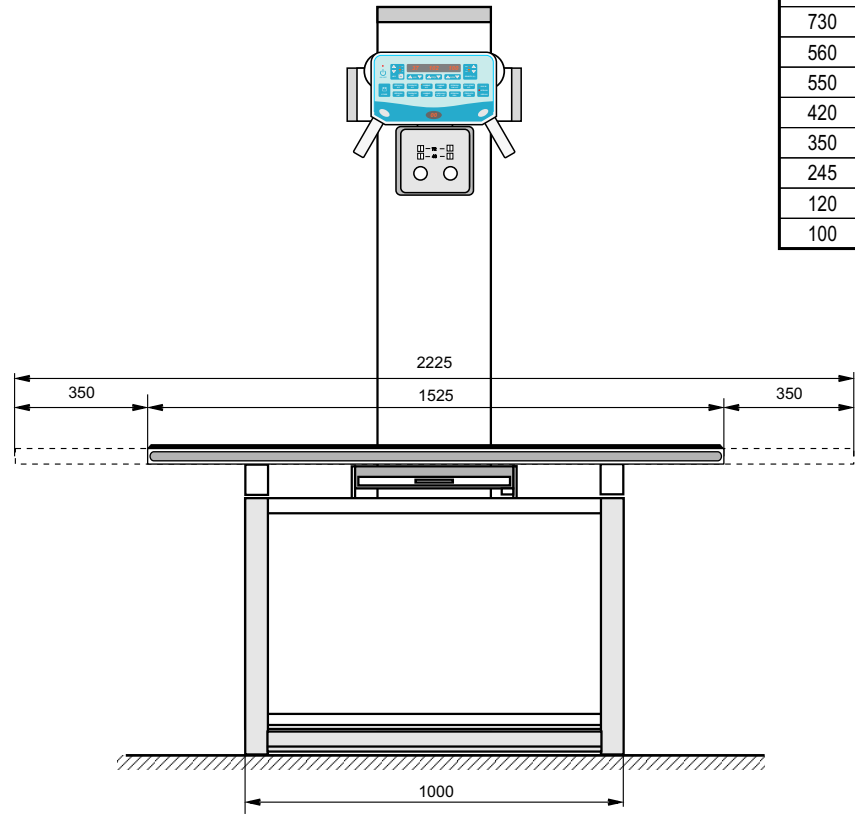

## Digital Veterinary Radiographic System

All digital with  
**SolidDR™**

Optional VetElev table

- High Power 32kW Digital X-ray System. 220V or 380V connection to mains
- Very short exposure times & dual focus x-ray tube for sharp images
- PC touch console with full APR functions
- Rotatable LED collimator for bright light field
- Electrical 4-way floating table top 152x71cm, cross +/- 10cm, side to side +/- 35cm
- Fastening rails & cleat rope ties for fixing the animal
- Easy withdrawable grid function with storage
- Remote support via internet TeamViewer
- Perfect all digital with Medivet SolidDR
- Quality that will last a long time. Made in Europe

mm	inch
2225	87.6
1885	74.2
1525	60.0
1400	55.1
1000	39.4
820	32.9
735	28.9
730	28.7
560	22.0
550	21.7
420	16.5
350	13.8
245	9.64
120	4.72
100	3.94

Designer	L. Adrovitz	Title <b>ZMX<sup>GOLD</sup> ROOM LAYOUT</b>	Doc. Number		
Drawn by	J. Dudas				
Checked by	L. Breda				
Approved by	L. Adrovitz	File: ZooMax Gold RL-b	Date: 22.05.2012.	Scale: 1:20	Sheet 1 of 1